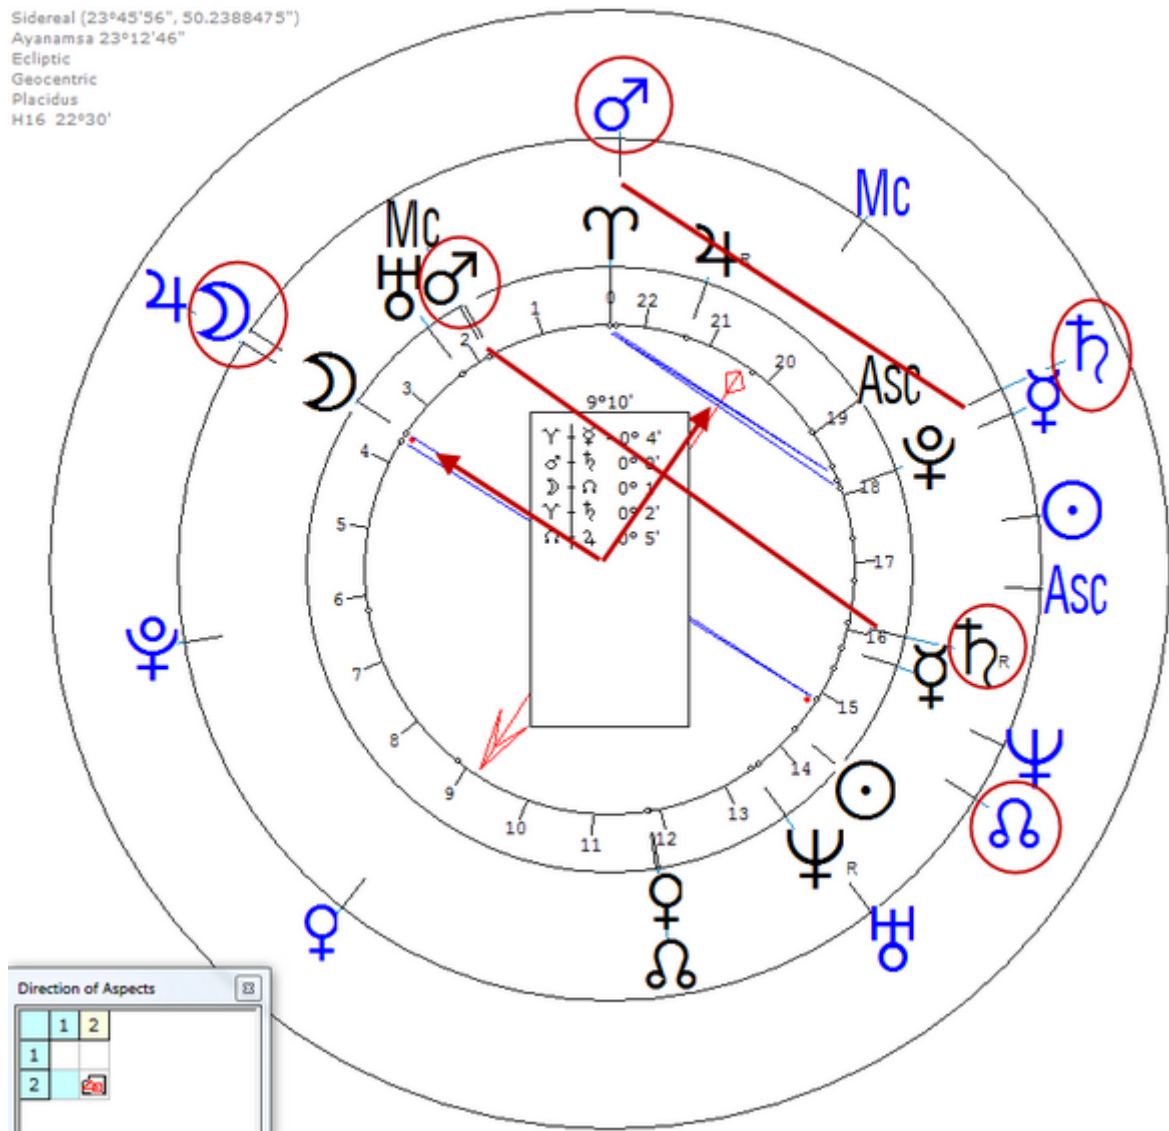

Sidereal (23°45'56", 50.2388475")

Ayanamsa 23°12'46"

Ecliptic

Geocentric

Placidus

H16 22°30'

Alfred, Prince (1874)

15 October 1874 at 02:45 (= 02:45 AM)London, England, 51n30, 0w10
 British royalty, the grandson of Queen Victoria, the oldest son of Prince
 Alfred, Duke of Edinburgh and Saxe-Coburg-Gotha, and Grand Duchess
 Maria Alexandrovna of Russia.